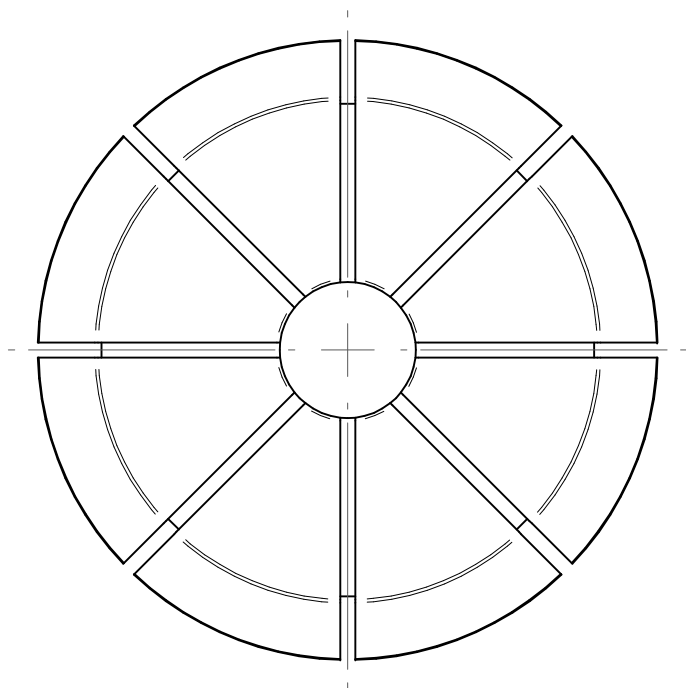

Swiss
Precision
Tools

REGO-FIX®

REGO-FIX AG
Obermattweg 60
4456 Tenniken / Switzerland

Phone +41 61 976 14 66
Fax +41 61 976 14 14
www.rego-fix.com

This is a non-controlled copy. All information given herein is subject to change without notice

The information given herein has been carefully checked and is believed to be correct. REGO-FIX, however, assumes no responsibility or liability for any errors, inaccuracies or omissions that may appear in this drawing

This document is subject to copyright laws. No part of this document may be reproduced or transmitted in any form or any means, electronic or mechanic, for any purpose, without the express written permission of REGO-FIX

Type : ER40_DM
Part No. : 1240xxxxx
Date : 13.08.2014
Scale : 2:1